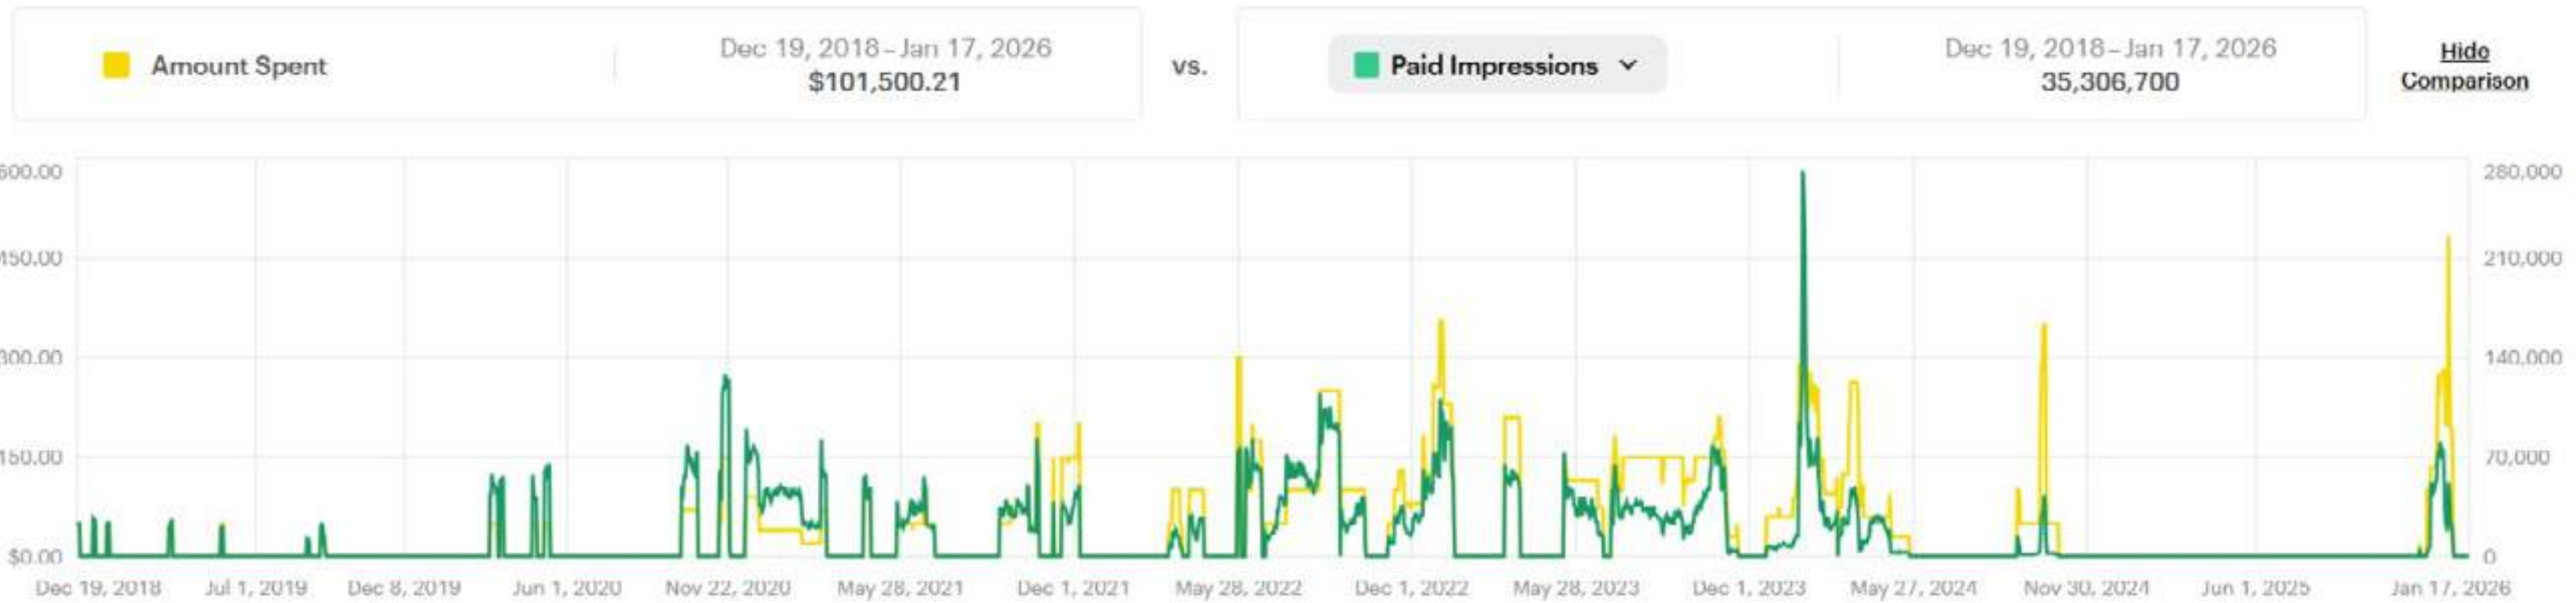

Amount Spent ▼
$101,500.21

Paid Impressions
35,306,700

Clicks
578,956

Click Rate
1.64%

2 Second Video Views
2,393,607