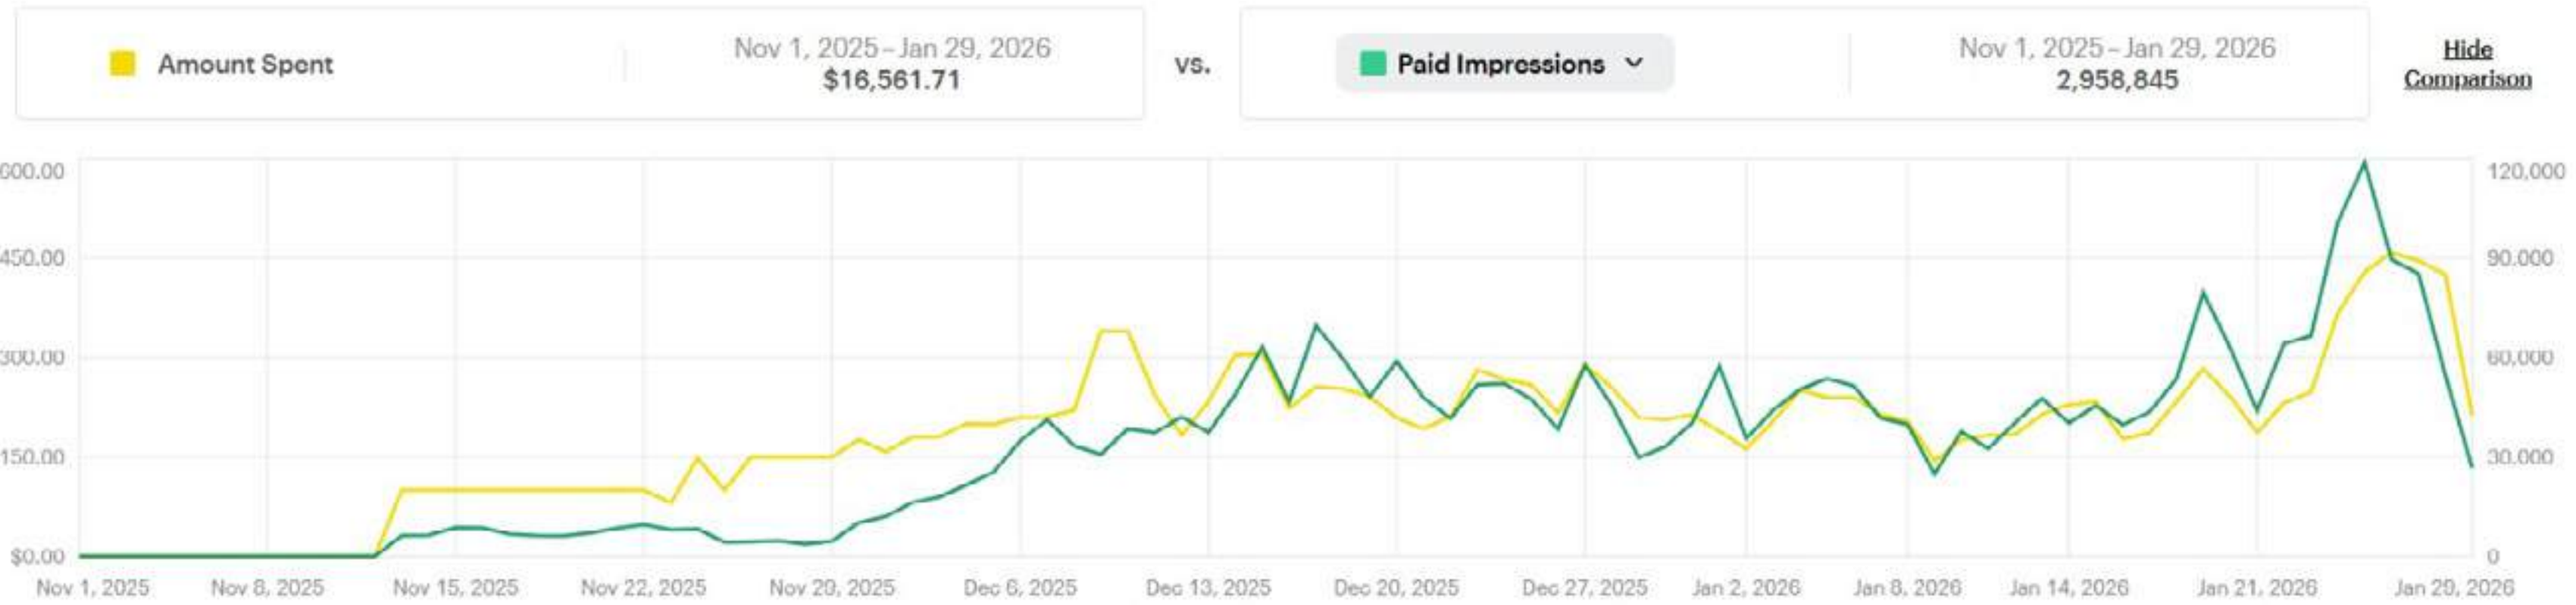

إليكُم ملامح من قصص نجاحنا في هذا المجال

Amount Spent ▼
\$16,561.71

Paid Impressions
2,958,845

Clicks
32,029

Click Rate
1.08%

Loads
1,050

Amount Spent ▼
\$101,500.21

Paid Impressions
35,306,700